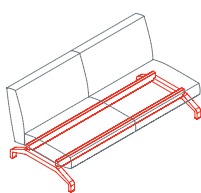

2 seat sofa low backrest, 2 arms
1PN6010: L 71¾ D 32 H 29½

3 seat sofa low backrest, no arms
1PN6020: L 94½ D 32 H 29½

3 seat sofa low backrest, 2 arms
1PN6030: L 103 D 32 H 29½

2 seat sofa low backrest, right arm
1PN6040: L 67¼ D 32 H 29½

2 seat sofa low backrest, left arm
1PN6050: L 67¼ D 32 H 29½

3 seat sofa low backrest, right arm
1PN6060: L 99 D 32 H 29½

3 seat sofa low backrest, left arm
1PN6070: L 99 D 32 H 29½

2+2 seat sofa, low backrest, arms and puff
1PN6080: L 99 D 32 H 29½

2+2 seat sofa, side table option
1PN6090: L 99 D 99 H 29½

2 seat sofa base
1PN6610: L 63 D 29½ H 9

3 seat sofa base
1PN6620: L 94½ D 29½ H 9

Pons

2 seat side sofa base
1PN6630: L 62¼ D 29½ H 9

3 seat side sofa base
1PN6640: L 94½ D 29½ H 9

2 seat side sofa base
1PN6680: L 63 P 29½ H 9

3 seat side sofa base
1PN6690: L 94½ P 29½ H 9

Standard seat
1PN6500: L 31½ D 23¾

Backless seat
1PN6510: L 31½ D 31½

Low backrest
1PN6520: L 31½ H 21¼

High backrest
1PN6530: L 31½ H 30¾