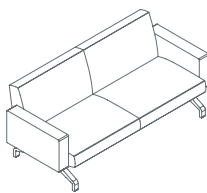

The system comprises a basic modular structure equipped with a series of universal fittings, to which all the types of seat, backrest and table (120 x 80 cm, 160 x 80 cm, diam. 130 cm) can be attached. Thanks to elements that can be fitted in many different positions, the system is extremely easy to personalise and adapts to the needs of its environment.

The system's design features various elements characteristic of Tecno collections (legs and finishes) and therefore integrates perfectly with other Tecno products.

DESIGNER

Rodolfo Dordoni

Pons

2 seat sofa low backrest, no arms
1PN6000: L 63 D 32 H 29½

2 seat sofa low backrest, 2 arms
1PN6010: L 71¾ D 32 H 29½

3 seat sofa low backrest, no arms
1PN6020: L 94½ D 32 H 29½

3 seat sofa low backrest, 2 arms
1PN6030: L 103 D 32 H 29½

2 seat sofa low backrest, right arm
1PN6040: L 67¼ D 32 H 29½

2 seat sofa low backrest, left arm
1PN6050: L 67¼ D 32 H 29½

3 seat sofa low backrest, right arm
1PN6060: L 99 D 32 H 29½

3 seat sofa low backrest, left arm
1PN6070: L 99 D 32 H 29½

2+2 seat sofa, low backrest, arms and puff
1PN6080: L 99 D 32 H 29½