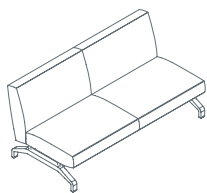

The system comprises a basic modular structure equipped with a series of universal fittings, to which all the types of seat, backrest and table (120 x 80 cm, 160 x 80 cm, diam. 130 cm) can be attached. Thanks to elements that can be fitted in many different positions, the system is extremely easy to personalise and adapts to the needs of its environment.

The aluminium bases are either polished or painted in matt dark grey. The table tops can be in black laminated FS, matt white or dark grey lacquer, gloss white or dark grey lacquer, white Carrara marble or black Marquina marble.

The system's design features various elements characteristic of Tecno collections (legs and finishes) and therefore integrates perfectly with other Tecno products.

DESIGNER

Rodolfo Dordoni

Pons

2 seat sofa low backrest, no arms
1PN6000: L 63 D 32 H 29½

2 seat sofa low backrest, 2 arms
1PN6010: L 71¾ D 32 H 29½

3 seat sofa low backrest, no arms
1PN6020: L 94½ D 32 H 29½

3 seat sofa low backrest, 2 arms
1PN6030: L 103 D 32 H 29½

2 seat sofa low backrest, right arm
1PN6040: L 67¼ D 32 H 29½