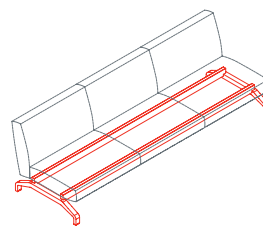

2 seat sofa low backrest, 2 arms
1PN6010: L 71¾ D 32 H 29½

3 seat sofa low backrest, no arms
1PN6020: L 94½ D 32 H 29½

3 seat sofa low backrest, 2 arms
1PN6030: L 103 D 32 H 29½

2 seat sofa low backrest, right arm
1PN6040: L 67¼ D 32 H 29½

2 seat sofa low backrest, left arm
1PN6050: L 67¼ D 32 H 29½

3 seat sofa low backrest, right arm
1PN6060: L 99 D 32 H 29½

3 seat sofa low backrest, left arm
1PN6070: L 99 D 32 H 29½

2+2 seat sofa, low backrest, arms and puff
1PN6080: L 99 D 32 H 29½

2+2 seat sofa, side table option
1PN6090: L 99 D 99 H 29½

2 seat sofa base
1PN6610: L 63 D 29½ H 9

3 seat sofa base
1PN6620: L 94½ D 29½ H 9

Pons

2 seat side sofa base
1PN6630: L 62¼ D 29½ H 9

3 seat side sofa base
1PN6640: L 94½ D 29½ H 9

2 seat side sofa base
1PN6680: L 63 P 29½ H 9

3 seat side sofa base
1PN6690: L 94½ P 29½ H 9

Standard seat
1PN6500: L 31½ D 23¾

Backless seat
1PN6510: L 31½ D 31½

Low backrest
1PN6520: L 31½ H 21¼

High backrest
1PN6530: L 31½ H 30¾