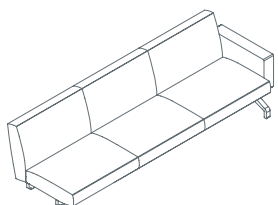

The system comprises a basic modular structure equipped with a series of universal fittings, to which all the types of seat, backrest and table (120 x 80 cm, 160 x 80 cm, diam. 130 cm) can be attached. Thanks to elements that can be fitted in many different positions, the system is extremely easy to personalise and adapts to the needs of its environment.

2 seat sofa low backrest, 2 arms
1PN6010: L 71¾ D 32 H 29½

3 seat sofa low backrest, no arms
1PN6020: L 94½ D 32 H 29½

3 seat sofa low backrest, 2 arms
1PN6030: L 103 D 32 H 29½

2 seat sofa low backrest, right arm
1PN6040: L 67¼ D 32 H 29½

2 seat sofa low backrest, left arm
1PN6050: L 67¼ D 32 H 29½

3 seat sofa low backrest, right arm
1PN6060: L 99 D 32 H 29½

3 seat sofa low backrest, left arm
1PN6070: L 99 D 32 H 29½

2+2 seat sofa, low backrest, arms and puff
1PN6080: L 99 D 32 H 29½

2+2 seat sofa, side table option
1PN6090: L 99 D 99 H 29½

2 seat sofa base
1PN6610: L 63 D 29½ H 9

3 seat sofa base
1PN6620: L 94½ D 29½ H 9

Pons

2 seat side sofa base
1PN6630: L 62¼ D 29½ H 9

3 seat side sofa base
1PN6640: L 94½ D 29½ H 9