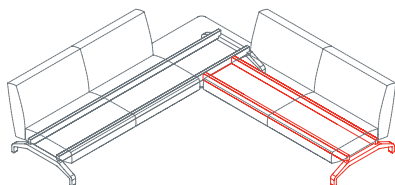

2 seat sofa low backrest, left arm
1PN6050: L 67¼ D 32 H 29½

3 seat sofa low backrest, right arm
1PN6060: L 99 D 32 H 29½

3 seat sofa low backrest, left arm
1PN6070: L 99 D 32 H 29½

2+2 seat sofa, low backrest, arms and puff
1PN6080: L 99 D 32 H 29½

2+2 seat sofa, side table option
1PN6090: L 99 D 99 H 29½

2 seat sofa base
1PN6610: L 63 D 29½ H 9

3 seat sofa base
1PN6620: L 94½ D 29½ H 9

Pons

2 seat side sofa base
1PN6630: L 62¼ D 29½ H 9

3 seat side sofa base
1PN6640: L 94½ D 29½ H 9

2 seat side sofa base
1PN6680: L 63 P 29½ H 9

3 seat side sofa base
1PN6690: L 94½ P 29½ H 9

Standard seat
1PN6500: L 31½ D 23¾

Backless seat
1PN6510: L 31½ D 31½

Low backrest
1PN6520: L 31½ H 21¼

High backrest
1PN6530: L 31½ H 30¾

Armrest
1PN6540: L 24½ H 13½

Table top for sofa structure
1PN6560: L 31½ D 31½

Pons

Side table 120x80
1PN4010: L 47¼ D 31½ H 9½

Side table 160x80
1PN4020: L 160 D 31½ H 9½

Side table diam. 130
1PN4030: Ø 130 H 9½