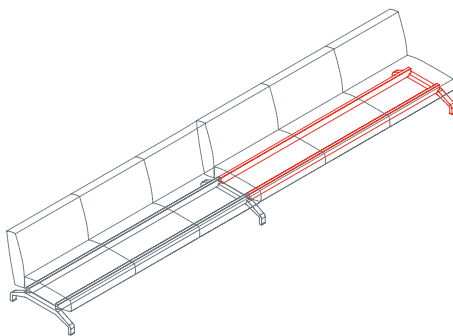

2 seat sofa low backrest, left arm
1PN6050: L 67¼ D 32 H 29½

3 seat sofa low backrest, right arm
1PN6060: L 99 D 32 H 29½

3 seat sofa low backrest, left arm
1PN6070: L 99 D 32 H 29½

2+2 seat sofa, low backrest, arms and puff
1PN6080: L 99 D 32 H 29½

2+2 seat sofa, side table option
1PN6090: L 99 D 99 H 29½

2 seat sofa base
1PN6610: L 63 D 29½ H 9

3 seat sofa base
1PN6620: L 94½ D 29½ H 9

Pons

2 seat side sofa base
1PN6630: L 62¼ D 29½ H 9

3 seat side sofa base
1PN6640: L 94½ D 29½ H 9

2 seat side sofa base
1PN6680: L 63 P 29½ H 9

3 seat side sofa base
1PN6690: L 94½ P 29½ H 9

Standard seat
1PN6500: L 31½ D 23¾

Backless seat
1PN6510: L 31½ D 31½

Low backrest
1PN6520: L 31½ H 21¼

High backrest
1PN6530: L 31½ H 30¾

Armrest
1PN6540: L 24½ H 13½

Table top for sofa structure
1PN6560: L 31½ D 31½

Pons

Side table 120x80
1PN4010: L 47¼ D 31½ H 9½

Side table 160x80
1PN4020: L 160 D 31½ H 9½

Side table diam. 130
1PN4030: Ø 130 H 9½