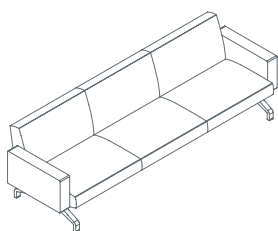

The system comprises a basic modular structure equipped with a series of universal fittings, to which all the types of seat, backrest and table (120 x 80 cm, 160 x 80 cm, diam. 130 cm) can be attached. Thanks to elements that can be fitted in many different positions, the system is extremely easy to personalise and adapts to the needs of its environment.

The system's design features various elements characteristic of Tecno collections (legs and finishes) and therefore integrates perfectly with other Tecno products.

DESIGNER

Rodolfo Dordoni

Pons

2 seat sofa low backrest, no arms
1PN6000: L 63 D 32 H 29½

2 seat sofa low backrest, 2 arms
1PN6010: L 71¾ D 32 H 29½

3 seat sofa low backrest, no arms
1PN6020: L 94½ D 32 H 29½

3 seat sofa low backrest, 2 arms
1PN6030: L 103 D 32 H 29½

2 seat sofa low backrest, right arm
1PN6040: L 67¼ D 32 H 29½

2 seat sofa low backrest, left arm
1PN6050: L 67¼ D 32 H 29½

3 seat sofa low backrest, right arm
1PN6060: L 99 D 32 H 29½

3 seat sofa low backrest, left arm
1PN6070: L 99 D 32 H 29½

2+2 seat sofa, low backrest, arms and puff
1PN6080: L 99 D 32 H 29½