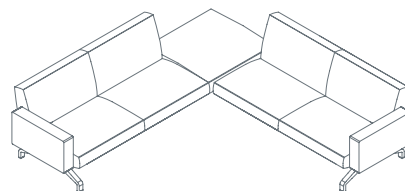

The system comprises a basic modular structure equipped with a series of universal fittings, to which all the types of seat, backrest and table (120 x 80 cm, 160 x 80 cm, diam. 130 cm) can be attached. Thanks to elements that can be fitted in many different positions, the system is extremely easy to personalise and adapts to the needs of its environment.

2 seat sofa low backrest, 2 arms
1PN6010: L 71¾ D 32 H 29½

3 seat sofa low backrest, no arms
1PN6020: L 94½ D 32 H 29½

3 seat sofa low backrest, 2 arms
1PN6030: L 103 D 32 H 29½

2 seat sofa low backrest, right arm
1PN6040: L 67¼ D 32 H 29½

2 seat sofa low backrest, left arm
1PN6050: L 67¼ D 32 H 29½

3 seat sofa low backrest, right arm
1PN6060: L 99 D 32 H 29½

3 seat sofa low backrest, left arm
1PN6070: L 99 D 32 H 29½

2+2 seat sofa, low backrest, arms and puff
1PN6080: L 99 D 32 H 29½

2+2 seat sofa, side table option
1PN6090: L 99 D 99 H 29½

2 seat sofa base
1PN6610: L 63 D 29½ H 9

3 seat sofa base
1PN6620: L 94½ D 29½ H 9

Pons

2 seat side sofa base
1PN6630: L 62¼ D 29½ H 9

3 seat side sofa base
1PN6640: L 94½ D 29½ H 9