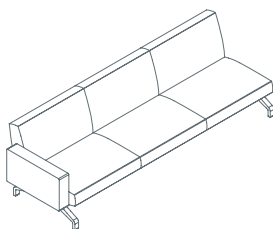

The system comprises a basic modular structure equipped with a series of universal fittings, to which all the types of seat, backrest and table (120 x 80 cm, 160 x 80 cm, diam. 130 cm) can be attached. Thanks to elements that can be fitted in many different positions, the system is extremely easy to personalise and adapts to the needs of its environment.

2 seat sofa low backrest, 2 arms
1PN6010: L 71¾ D 32 H 29½

3 seat sofa low backrest, no arms
1PN6020: L 94½ D 32 H 29½

3 seat sofa low backrest, 2 arms
1PN6030: L 103 D 32 H 29½

2 seat sofa low backrest, right arm
1PN6040: L 67¼ D 32 H 29½

2 seat sofa low backrest, left arm
1PN6050: L 67¼ D 32 H 29½

3 seat sofa low backrest, right arm
1PN6060: L 99 D 32 H 29½

3 seat sofa low backrest, left arm
1PN6070: L 99 D 32 H 29½

2+2 seat sofa, low backrest, arms and puff
1PN6080: L 99 D 32 H 29½

2+2 seat sofa, side table option
1PN6090: L 99 D 99 H 29½

2 seat sofa base
1PN6610: L 63 D 29½ H 9

3 seat sofa base
1PN6620: L 94½ D 29½ H 9

Pons

2 seat side sofa base
1PN6630: L 62¼ D 29½ H 9

3 seat side sofa base
1PN6640: L 94½ D 29½ H 9