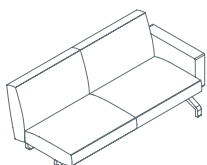

The system comprises a basic modular structure equipped with a series of universal fittings, to which all the types of seat, backrest and table (120 x 80 cm, 160 x 80 cm, diam. 130 cm) can be attached. Thanks to elements that can be fitted in many different positions, the system is extremely easy to personalise and adapts to the needs of its environment.

The system's design features various elements characteristic of Tecno collections (legs and finishes) and therefore integrates perfectly with other Tecno products.

DESIGNER

Rodolfo Dordoni

Pons

2 seat sofa low backrest, no arms
1PN6000: L 63 D 32 H 29½

2 seat sofa low backrest, 2 arms
1PN6010: L 71¾ D 32 H 29½

3 seat sofa low backrest, no arms
1PN6020: L 94½ D 32 H 29½

3 seat sofa low backrest, 2 arms
1PN6030: L 103 D 32 H 29½

2 seat sofa low backrest, right arm
1PN6040: L 67¼ D 32 H 29½

2 seat sofa low backrest, left arm
1PN6050: L 67¼ D 32 H 29½

3 seat sofa low backrest, right arm
1PN6060: L 99 D 32 H 29½

3 seat sofa low backrest, left arm
1PN6070: L 99 D 32 H 29½

2+2 seat sofa, low backrest, arms and puff
1PN6080: L 99 D 32 H 29½