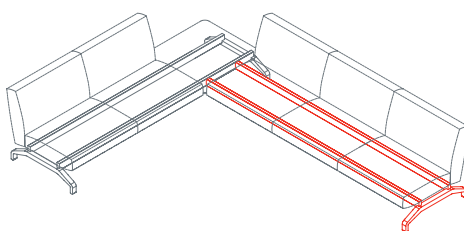

2 seat sofa low backrest, left arm
1PN6050: L 67¼ D 32 H 29½

3 seat sofa low backrest, right arm
1PN6060: L 99 D 32 H 29½

3 seat sofa low backrest, left arm
1PN6070: L 99 D 32 H 29½

2+2 seat sofa, low backrest, arms and puff
1PN6080: L 99 D 32 H 29½

2+2 seat sofa, side table option
1PN6090: L 99 D 99 H 29½

2 seat sofa base
1PN6610: L 63 D 29½ H 9

3 seat sofa base
1PN6620: L 94½ D 29½ H 9

Pons

2 seat side sofa base
1PN6630: L 62¼ D 29½ H 9

3 seat side sofa base
1PN6640: L 94½ D 29½ H 9

2 seat side sofa base
1PN6680: L 63 P 29½ H 9

3 seat side sofa base
1PN6690: L 94½ P 29½ H 9

Standard seat
1PN6500: L 31½ D 23¾

Backless seat
1PN6510: L 31½ D 31½

Low backrest
1PN6520: L 31½ H 21¼

High backrest
1PN6530: L 31½ H 30¾

Armrest
1PN6540: L 24½ H 13½

Table top for sofa structure
1PN6560: L 31½ D 31½

Pons

Side table 120x80
1PN4010: L 47¼ D 31½ H 9½

Side table 160x80
1PN4020: L 160 D 31½ H 9½

Side table diam. 130
1PN4030: Ø 130 H 9½