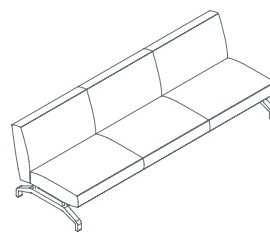

The system comprises a basic modular structure equipped with a series of universal fittings, to which all the types of seat, backrest and table (120 x 80 cm, 160 x 80 cm, diam. 130 cm) can be attached. Thanks to elements that can be fitted in many different positions, the system is extremely easy to personalise and adapts to the needs of its environment.

The system's design features various elements characteristic of Tecno collections (legs and finishes) and therefore integrates perfectly with other Tecno products.

DESIGNER

Rodolfo Dordoni

Pons

2 seat sofa low backrest, no arms
1PN6000: L 63 D 32 H 29½

2 seat sofa low backrest, 2 arms
1PN6010: L 71¾ D 32 H 29½

3 seat sofa low backrest, no arms
1PN6020: L 94½ D 32 H 29½

3 seat sofa low backrest, 2 arms
1PN6030: L 103 D 32 H 29½

2 seat sofa low backrest, right arm
1PN6040: L 67¼ D 32 H 29½